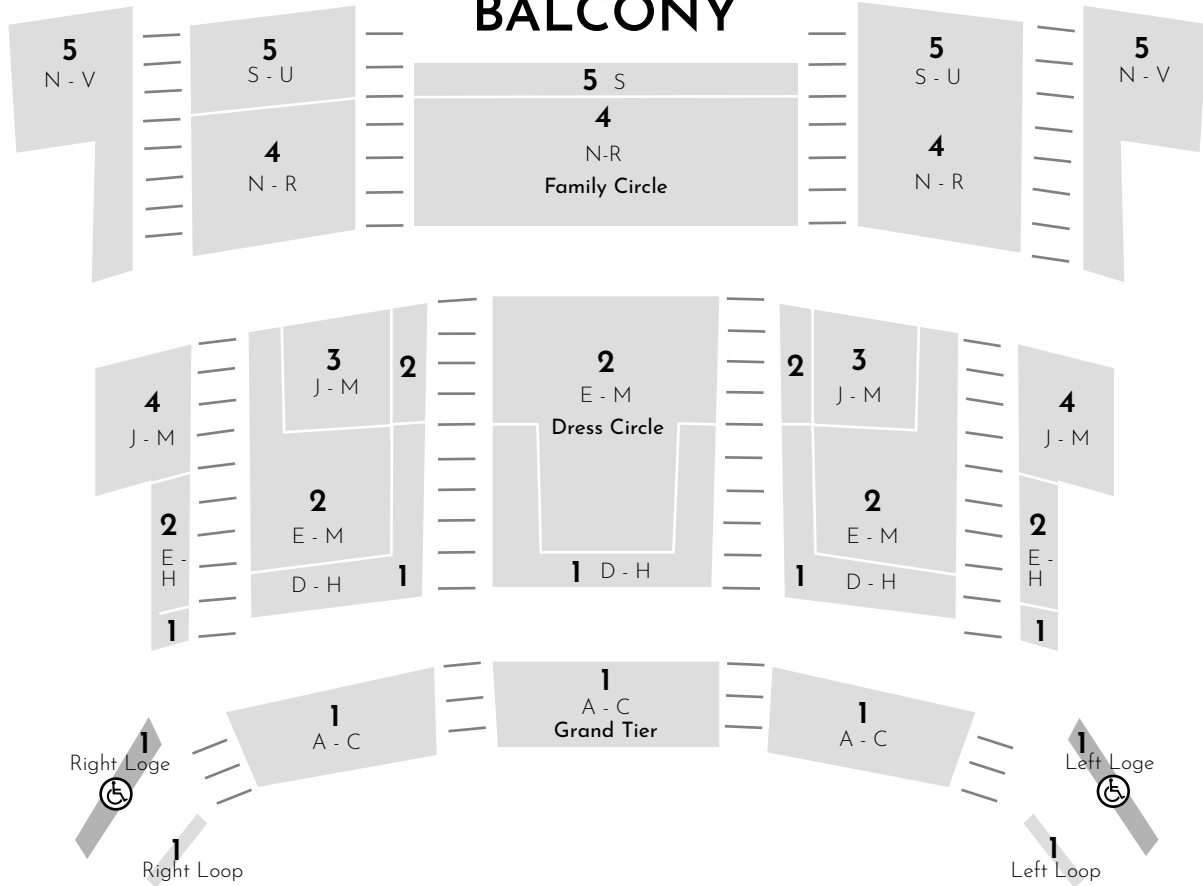

# BALCONY

# ORCHESTRA

BALCONY OVERHANG

BALCONY OVERHANG

STAGE

Numbers indicate price level  
 No stairs on the Orchestra Level  
 ADA accessible seating on the Orchestra Level in rows V, BB, and DD and in the loges on the Balcony Level  
 House left is even numbered  
 House right is odd numbered  
 Center is consecutively numbered