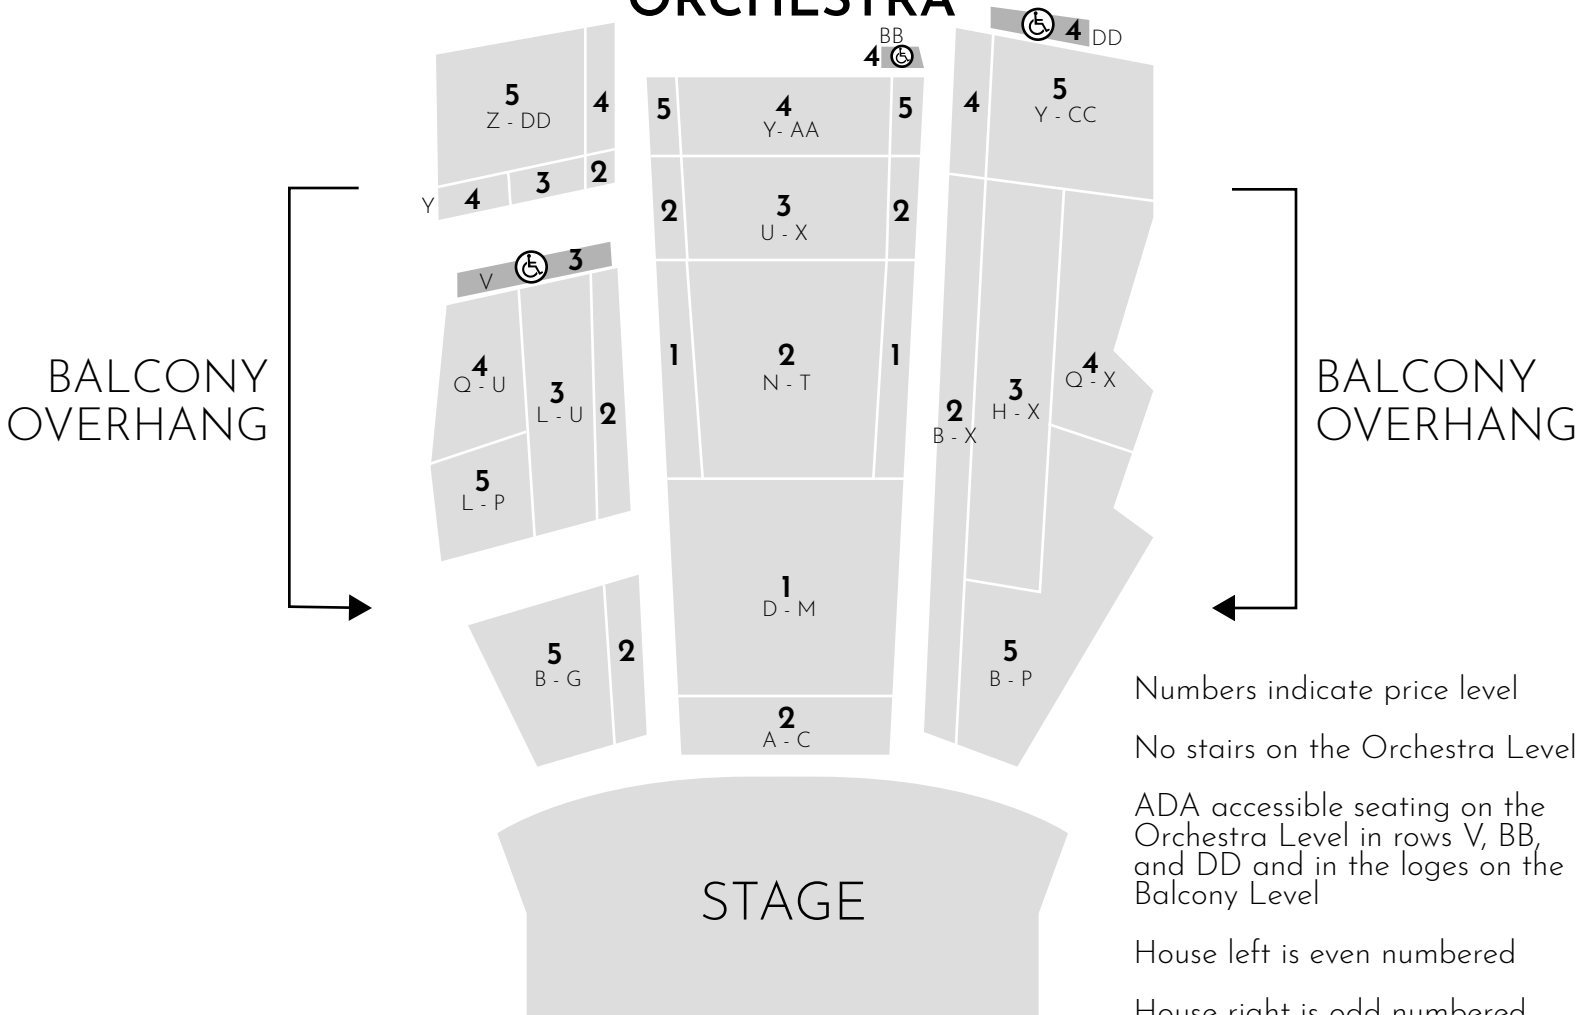

# BALCONY

# ORCHESTRA

BALCONY OVERHANG

BALCONY OVERHANG

STAGE

Numbers indicate price level  
 No stairs on the Orchestra Level  
 ADA accessible seating on the Orchestra Level in rows V, BB, and DD and in the loges on the Balcony Level  
 House left is even numbered  
 House right is odd numbered  
 Center is consecutively numbered